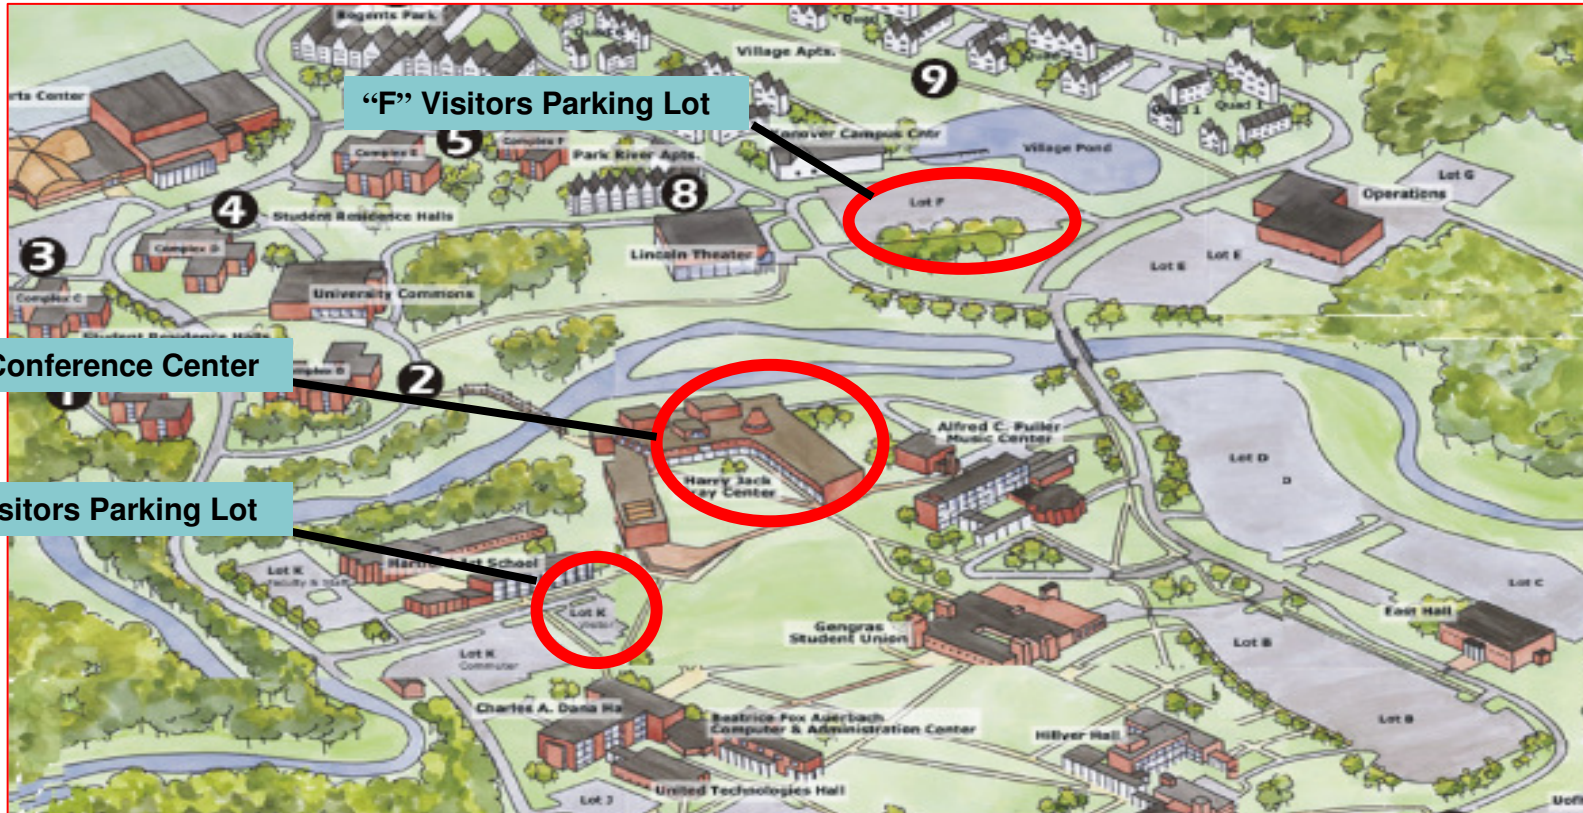

I-91 South, exit 35B

From I-91 South, turn right at end of ramp. Travel Route 218 West for 4 miles to junction with Rte. 189. Left onto Rte. 189. Campus is two miles on left.

I-291, exit 1

From I-291, turn left. Travel Route 218 West for 4 miles to junction with Rte. 189. Left onto Rte. 189. Campus is two miles on left.

Farmington Valley (local)

Route 44 East past Bishop's Corner to junction with Rte. 189. Sharp left onto Rte. 189. Campus is 1/2-mile on right

- or -

Rte. 185 to junction with Rte. 189. Bear right onto Rte. 189. Campus is just ahead on left.

Directions for Gray Conference Center "K" Visitors Lot: 1877 Club, Conference Center, Wilde Auditorium

Once you enter the University of Hartford campus you will want to take your first left. Go straight until you come to a stop sign, turn right. Follow signs to "K" lot; you will be making a right hand turn into the Parking area. There are 3 lots that make up the "K" parking area. Go straight until you reach the 2nd right hand lot, which is the closest lot to the Conference Center. This lot is marked as "Visitors." The parking lot is directly across from Hartford Arts School and diagonal to the Gray Conference Center. (If this lot is full, please proceed to Lot F.) From the "K" Visitors Lot, you will proceed towards the University Green and the three (3) flag poles. The entrance to the Gray Conference Center is across the courtyard. There is a large sign reading Harry Jack Gray Center. Walk to the right side of the HJG Center. **For Wilde Auditorium** walk down the covered walkway to your first set of double doors on your right. Enter the atrium and take the stairs down to the lower level to the Wilde Auditorium.